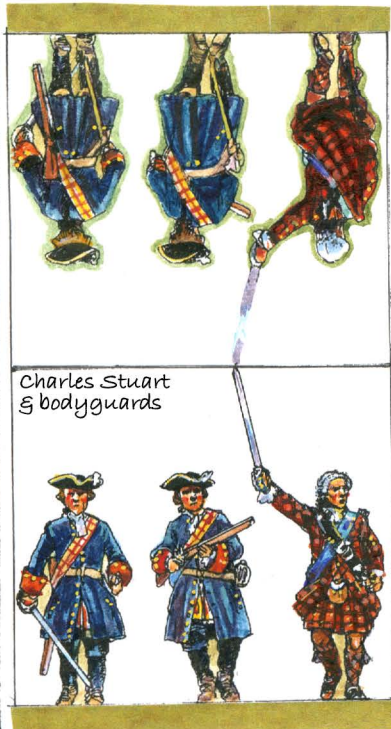

Sir John Cope

Charles Stuart & bodyguards

JACOBIITE '45 EXTRAS

Recoats running away. Glue base to card and cut out as individuals

Add Glenfinnan banner figure to group

1

Dismounted British Dragoons  
Base size 20mm x 40mm

Sailors used as artillerists

Bases for Cope and Charles